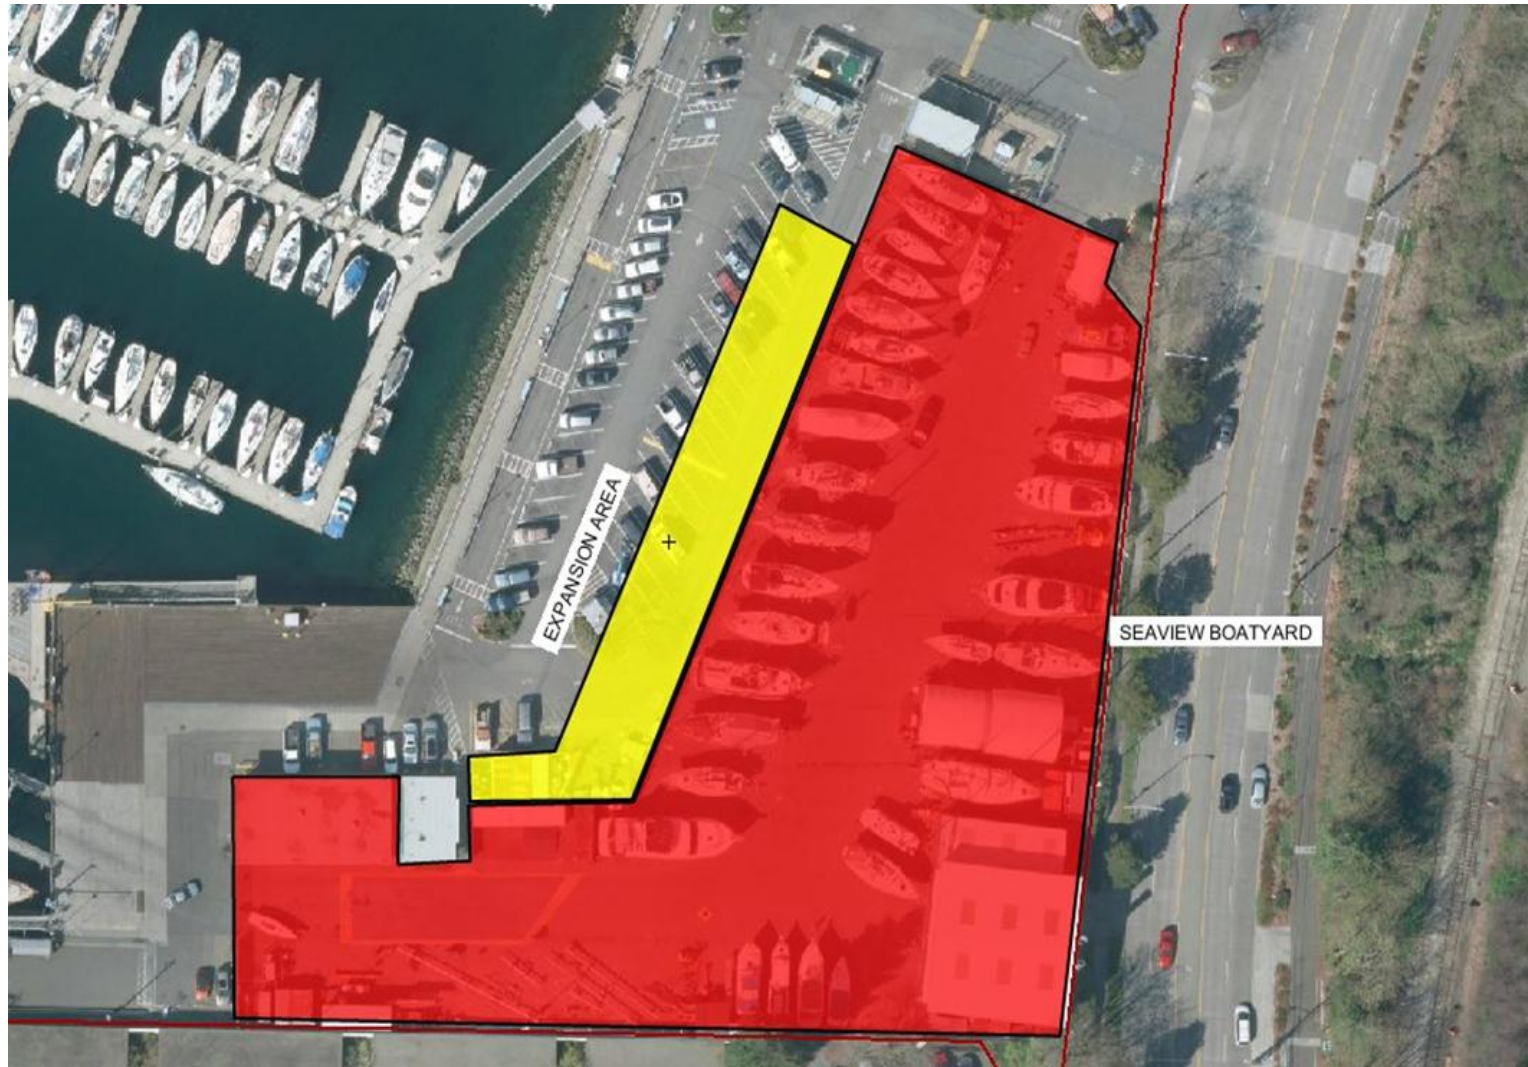

Shilshole Bay Marina with Seaview Boatyard Location

ITEM NO: 6a_supp
MEETING DATE: 11/10/2015

Seaview Boatyard Current Footprint

Seaview Boatyard Proposed Footprint

Related Community Outreach Opportunities

April, 2015 to Present

- Five Liveaboard and Dock Captain Meetings
- One All Moorage Customer Meeting
- Thirteen Contacts w/individual customers
- One contact w/Seattle Dept. of Neighborhoods representative
- Staff have responded to all queries from individuals seeking information